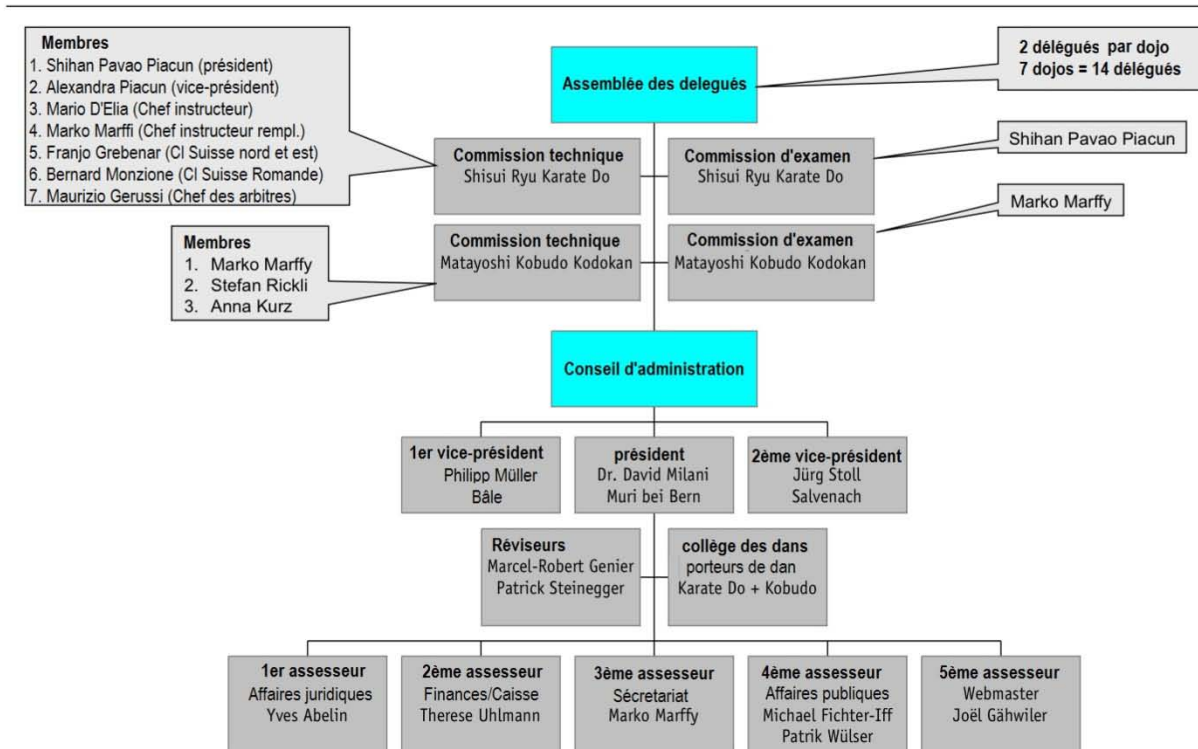

Swiss Traditional Karate Do and Kobudo Federation STKF

Organigramme

version du 11.03.2011